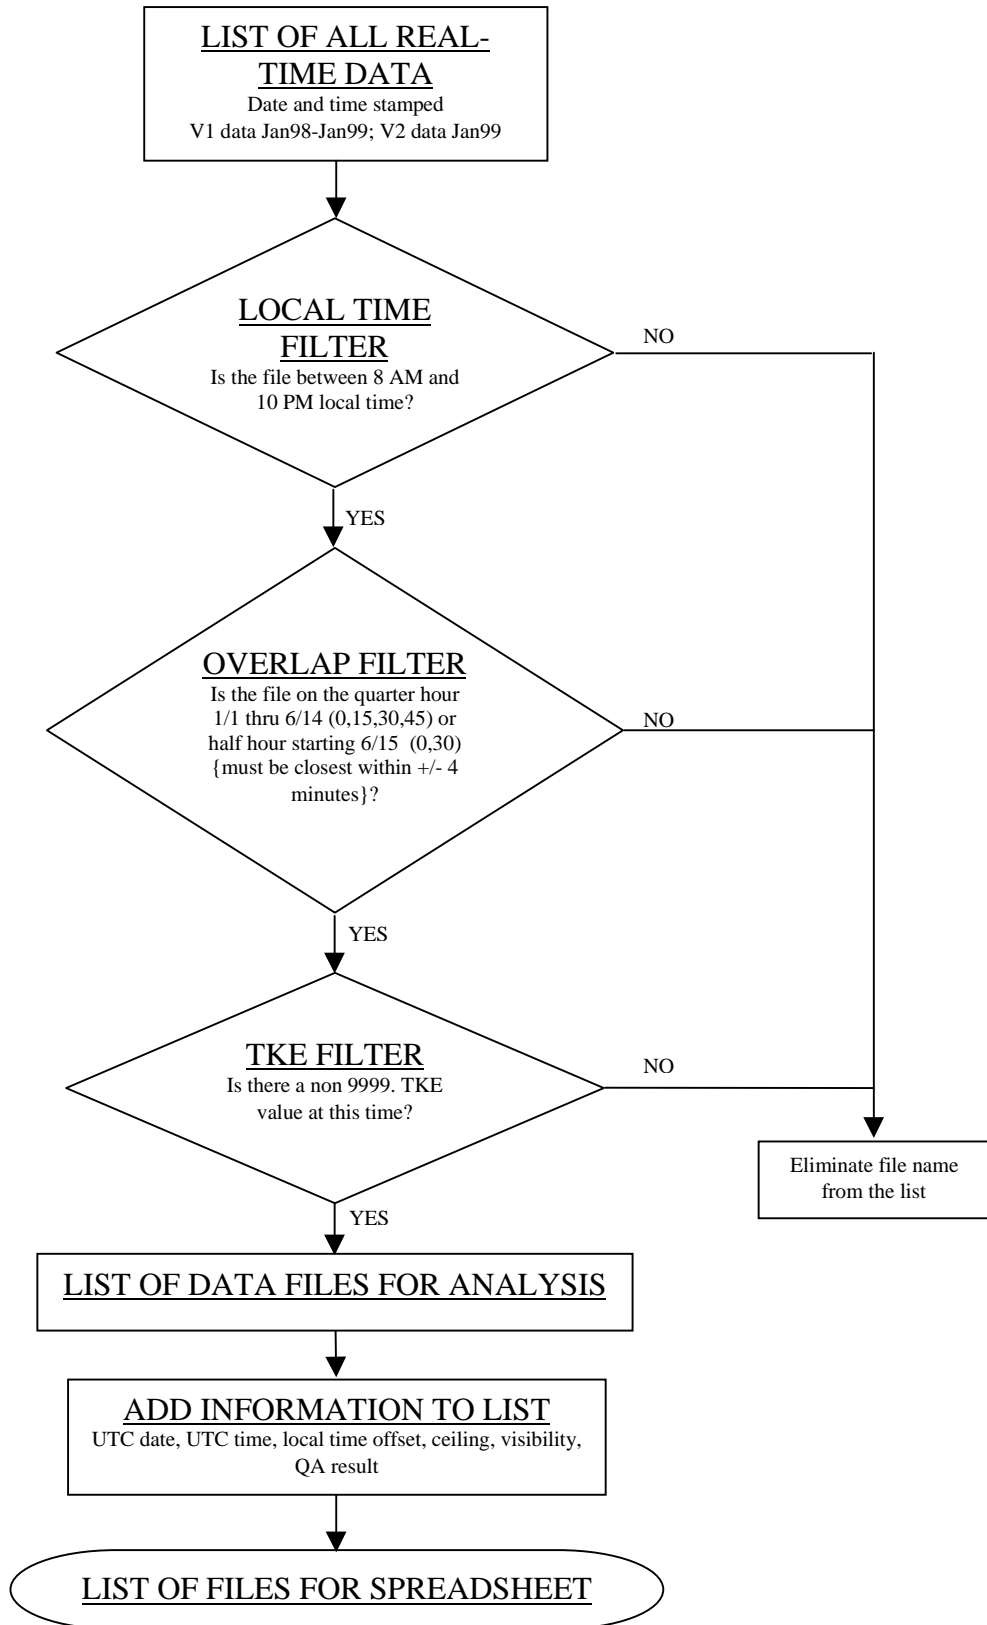

Figure 1: Data file filtering diagram.